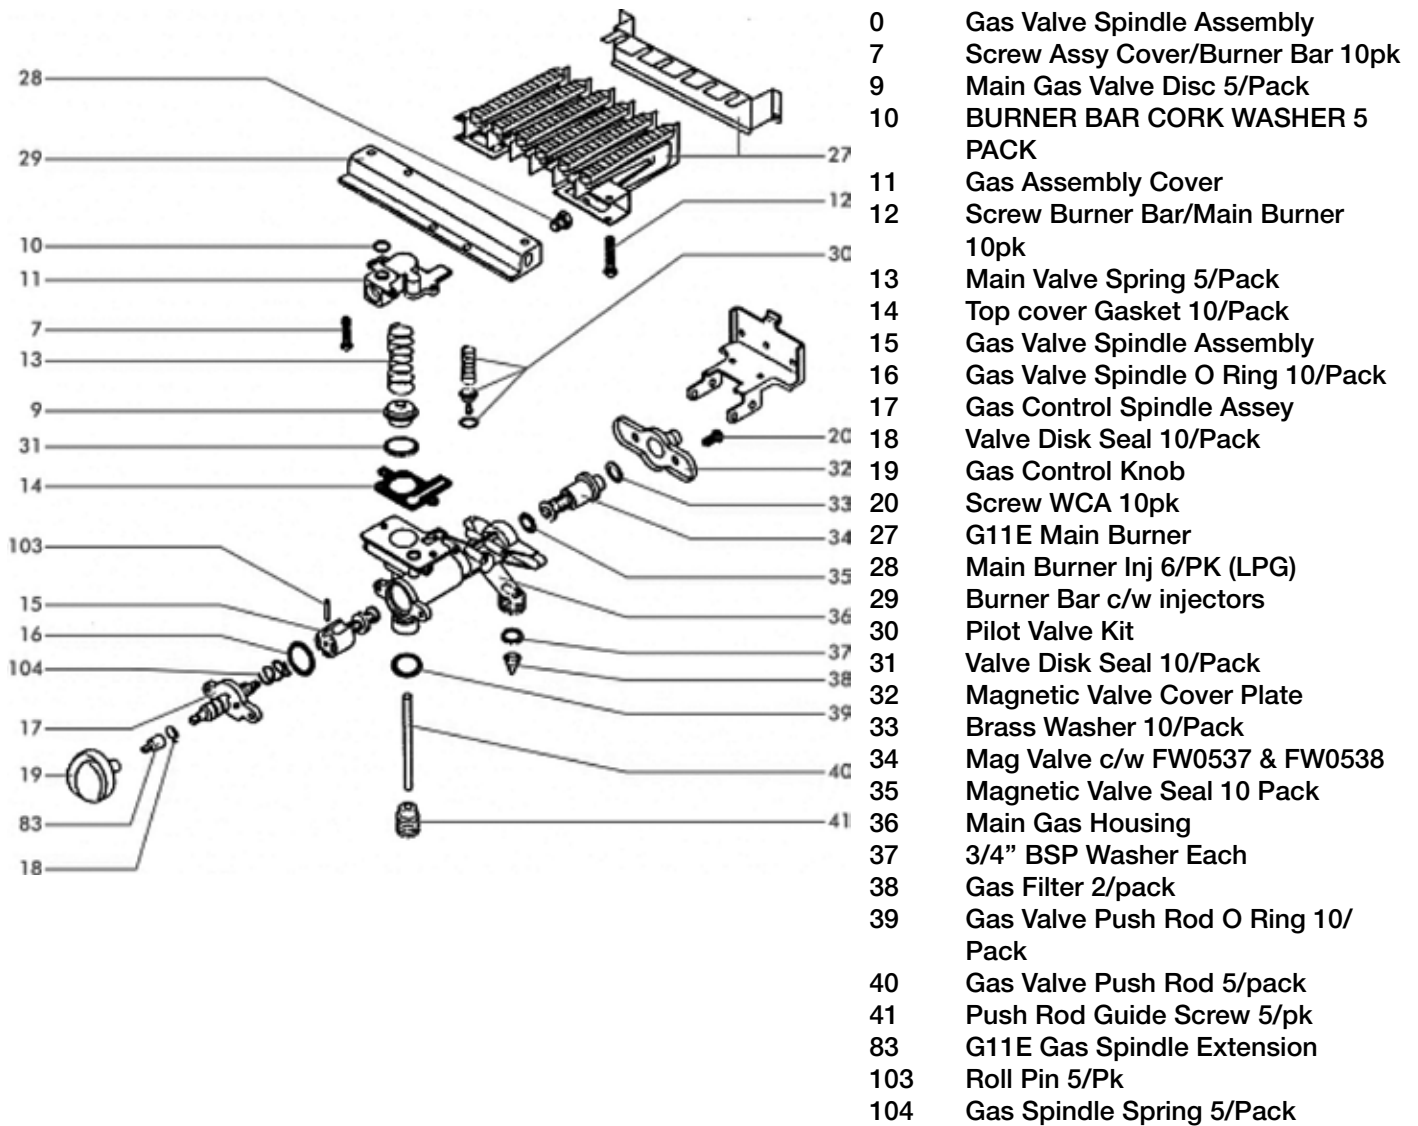

Morco G11E Gas Assembly