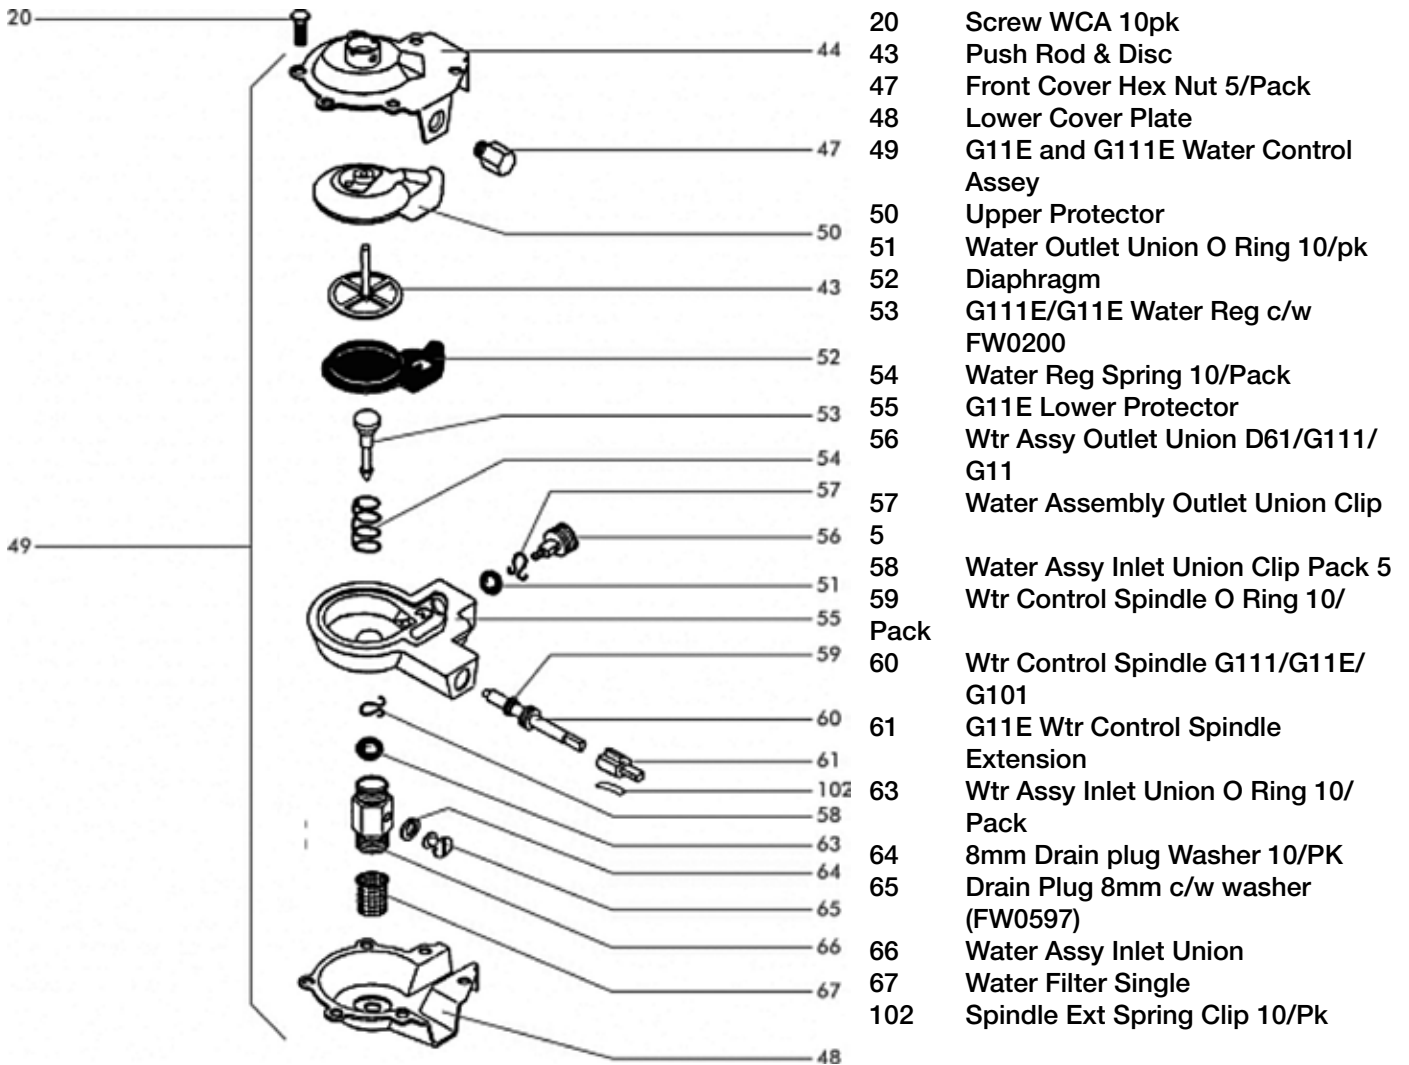

## External Components

# Morco G11E Water Control Assembly